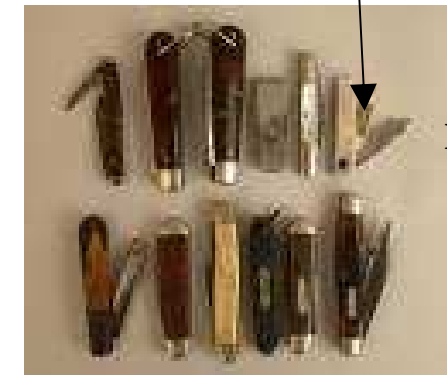

# These items are BANNED at Queensland Agricultural Shows

**BONGS  
(DRUG RELATED GOODS)**

**COCAINE  
KITS**

**KNIVES**

**PEN  
KNIVES**

**FUEL TYPE LIGHTERS**

**SPARKLERS**

**STINK BOMBS**

**NUDE OR LURID  
PLAYING CARDS**

**METAL AND WOODEN  
NUNCHAKAS**

**LASER POINTERS**

**SILLY STRING**

**FAKE  
CIGARETTES**

**PRESSURE PACK SNOW**

**BOUNCING BEANS**

**HORNS OR TRUMPETS**